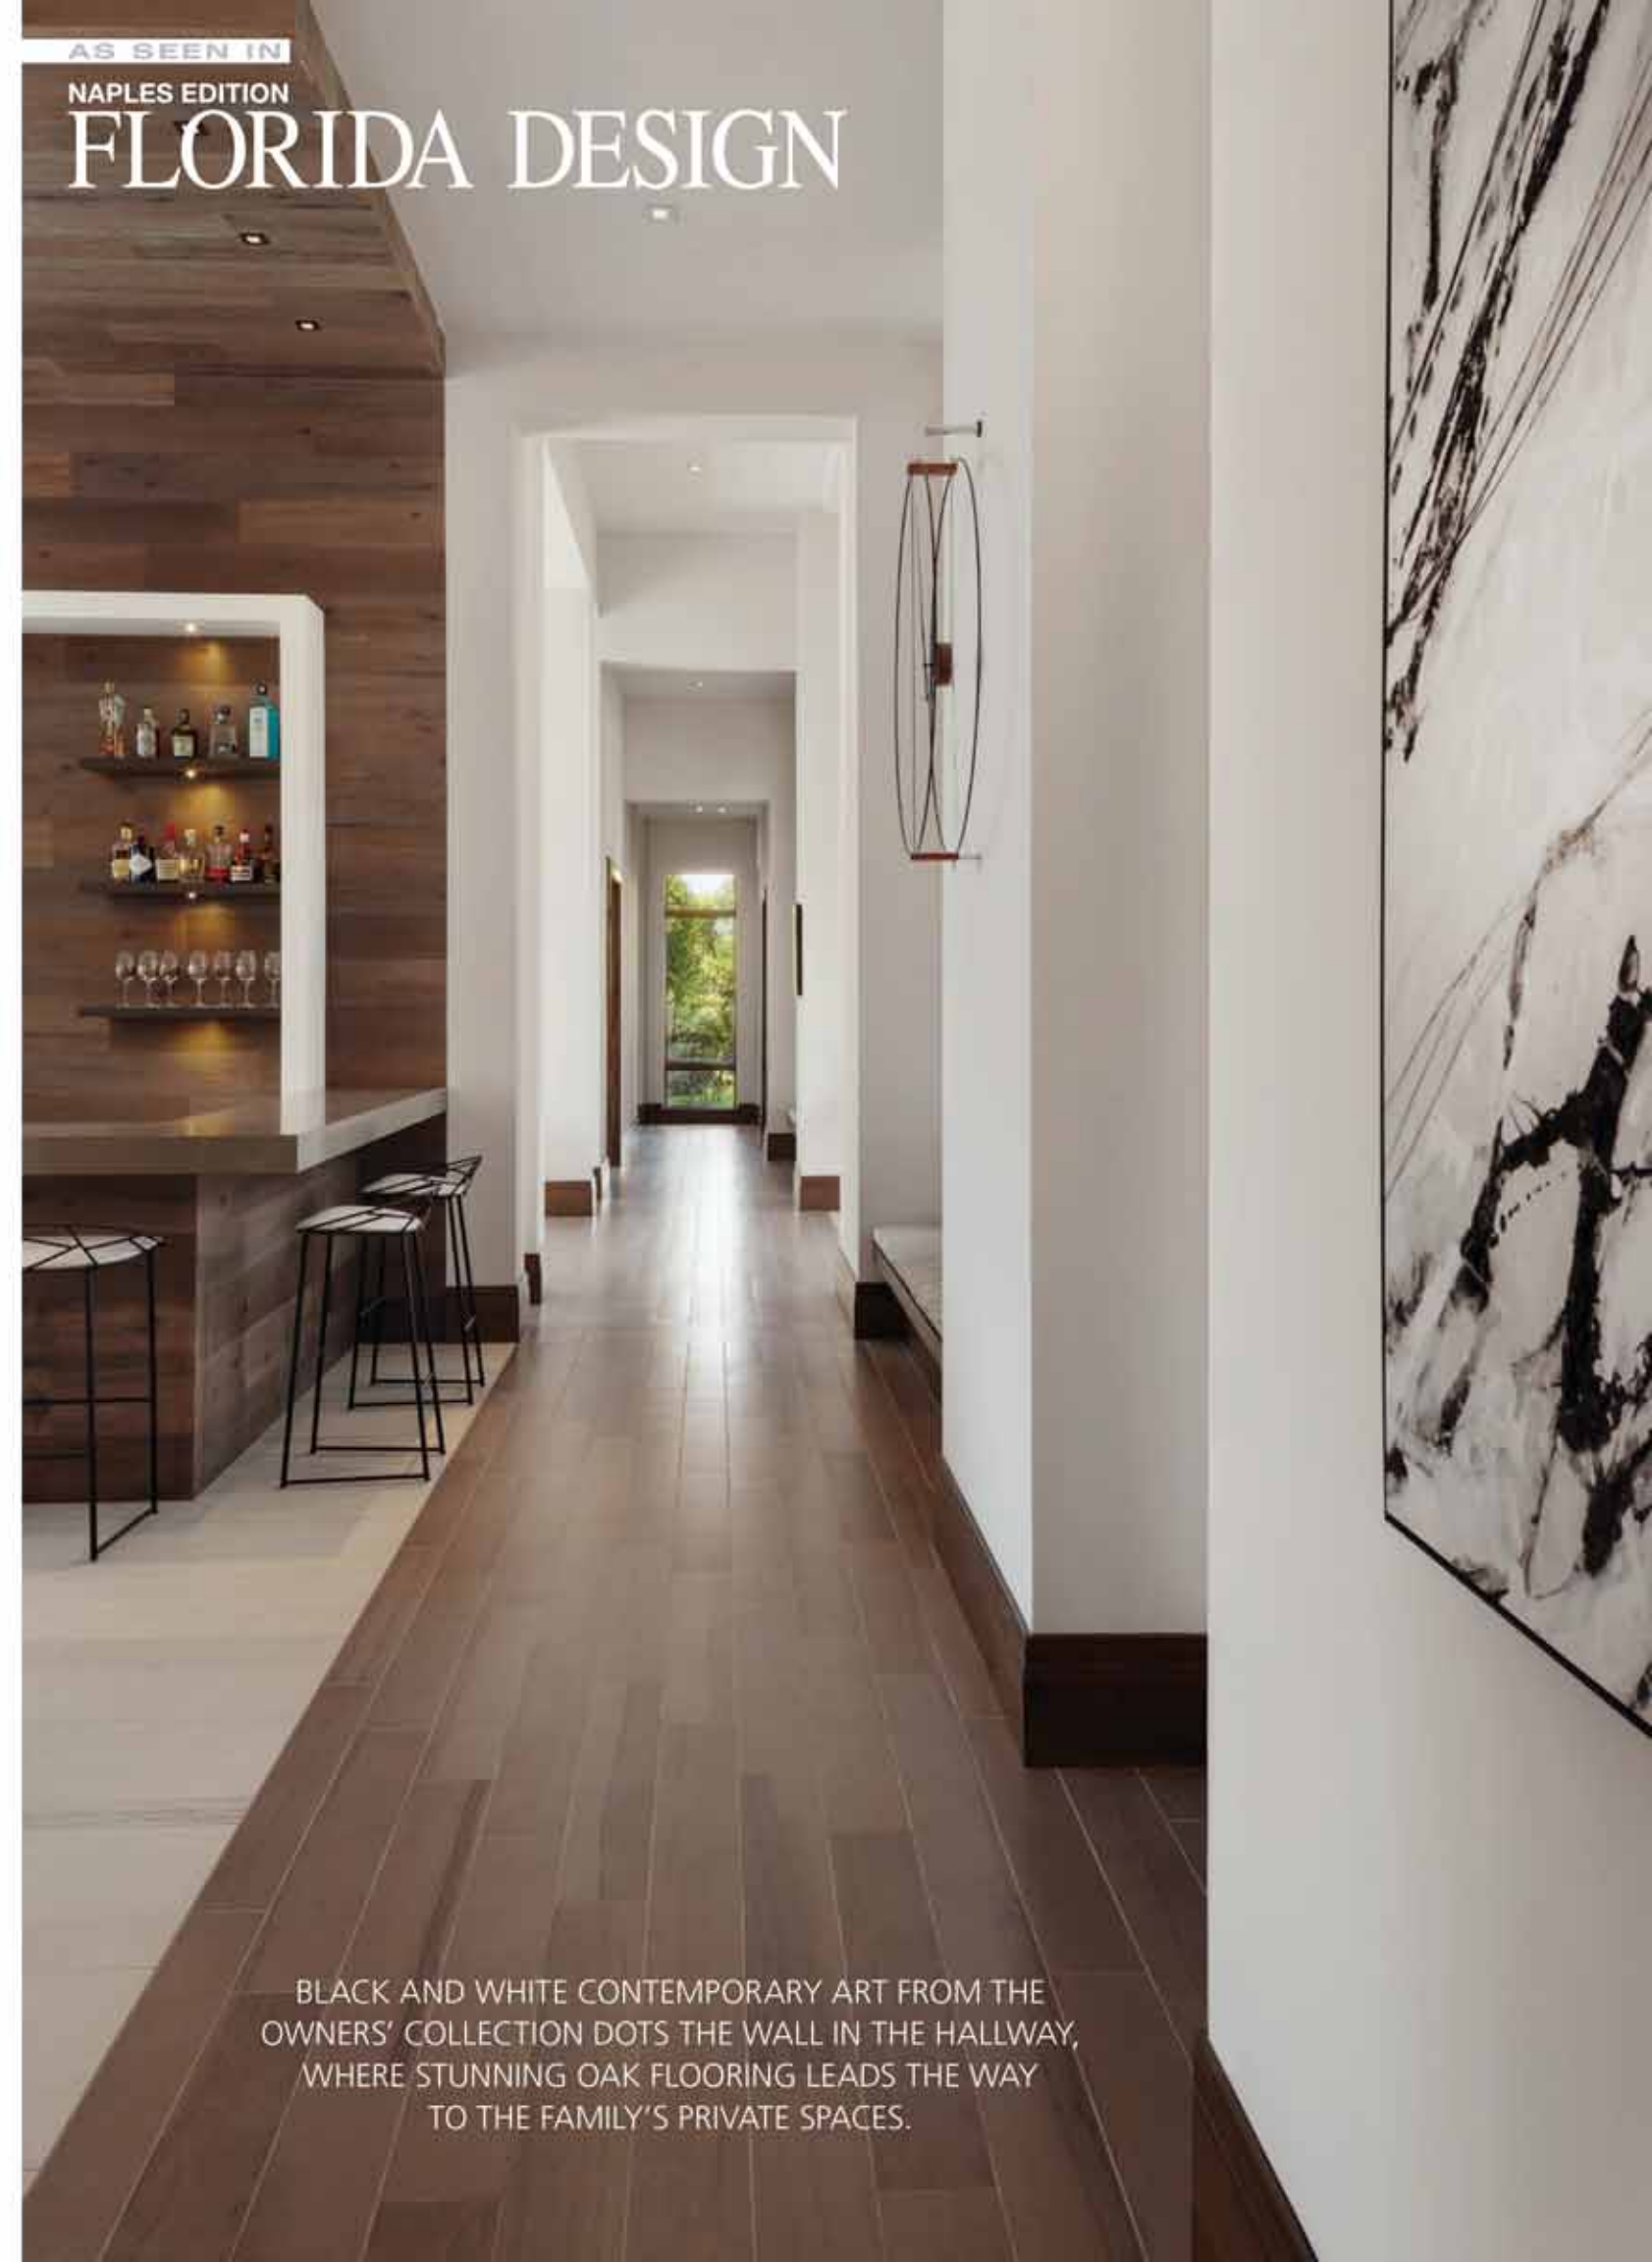

In the family room, intimate seating in neutral tones sets the stage for a glass-fronted gas fireplace that appears to float. "This room has bold block seating in modern silhouettes," the designer says. "The owners wanted clean forms inside so as not to compete with the view of the outdoor social spaces and gardens beyond."

Nearby, the casual cocktail and dining area captures the eye with a sweep of dark walnut that shapes the bar and climbs the cream-colored wall. "The bar area is playful and geometric with thick, man-made quartz countertops revealing a waterfall edge," Fix says.

The kitchen, styled with walnut cabinetry and a simple wood beam ceiling, repeats the clean-lined design. Emphasizing the inherent beauty of geometric form, a pair of pendant lights add dimension above the breakfast bar.

ABOVE: White quartz from UMI tops the counters in the kitchen, where walnut cabinetry crafted by Marcus Jelley lines the walls. With square, tubular metal frames, Hudson Valley pendants emulate the counter stools from Thayer Coggin. A JennAir hood floats in the window keeping the space light and airy, while LED lighting glows at night to create a special ambiance.

AS SEEN IN

NAPLES EDITION

FLORIDA DESIGN