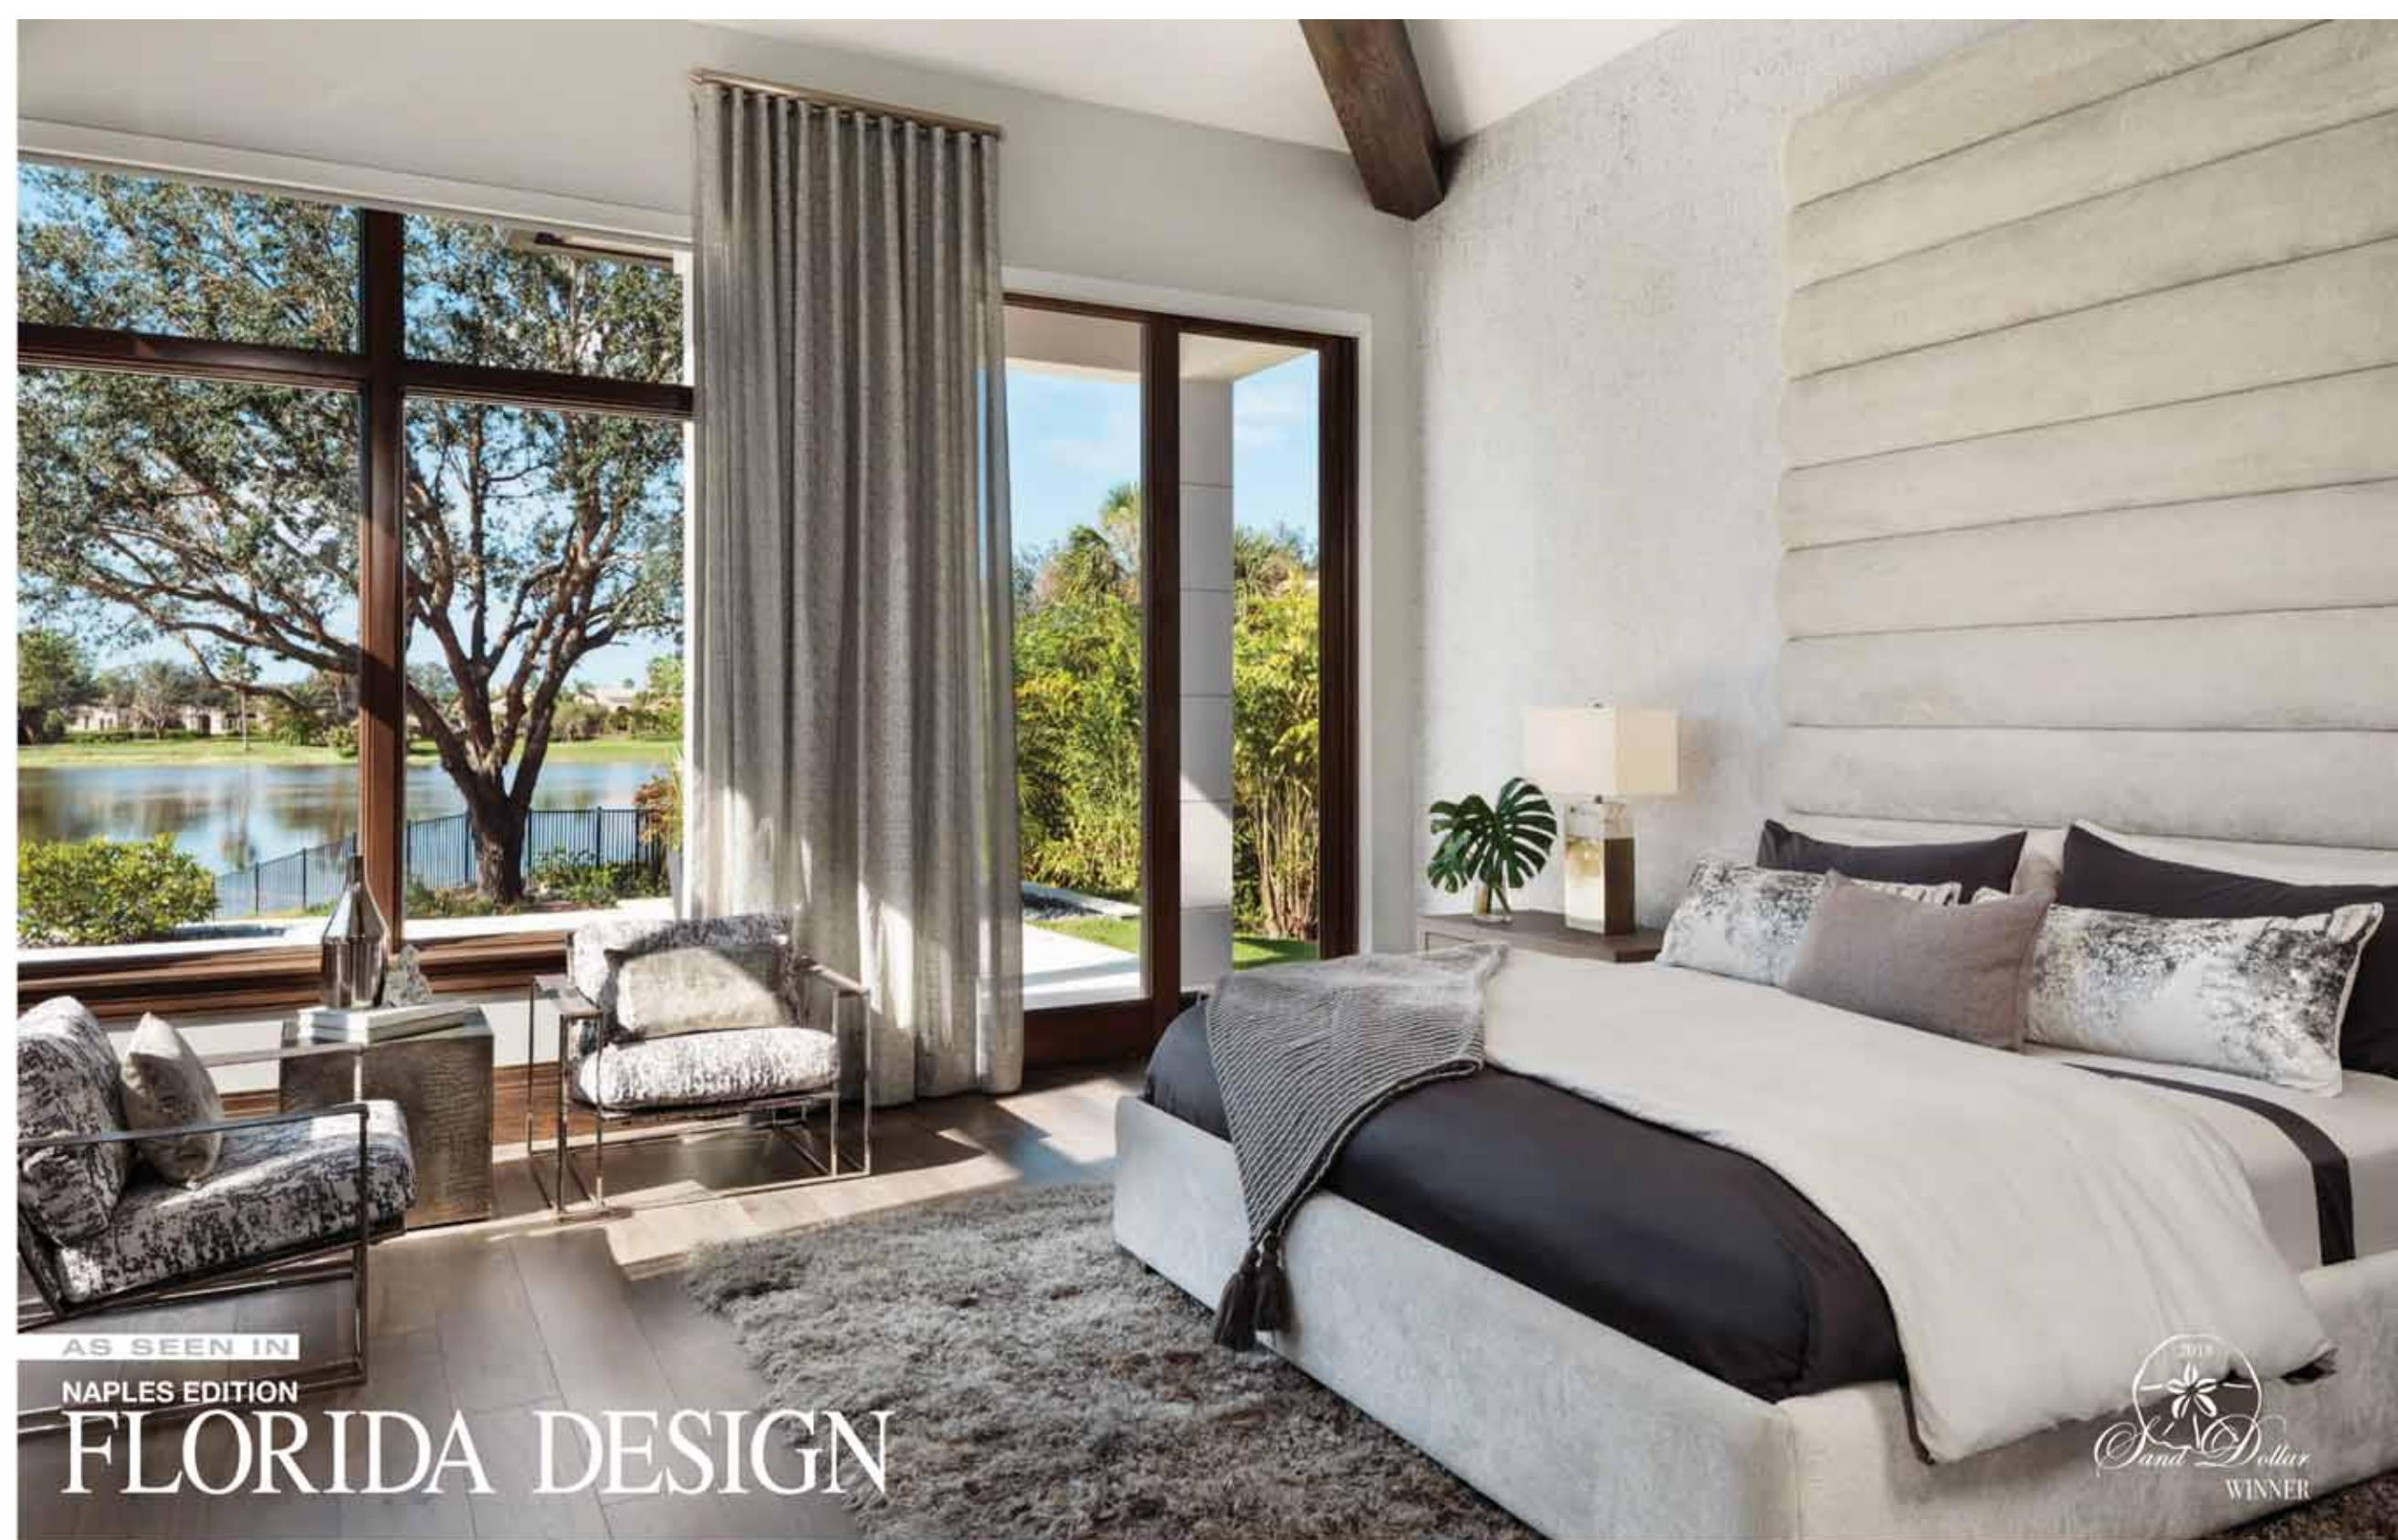

AS SEEN IN
NAPLES EDITION
FLORIDA DESIGN

ABOVE LEFT: Simplicity of form reigns in the master bath, where Marcus Jelley's stained walnut vanity topped in Cambria's white quartz appears to float and Sonneman's geometric "Stix" light pendant adds a modern minimalist touch above a freestanding Wetstyle tub from Ferguson.

ABOVE: The master bedroom exudes a luxurious warmth beneath its pitched ceiling with dark walnut beams. Thayer Coggin "Sling" chairs by Milo Baughman offer the perfect spot for relaxation as Romo's sheer draperies pull open to reveal the lush landscaping and peaceful lake views.

SOURCES

FAMILY ROOM
Sectional sofa - Della Robbia, Corona, CA
Cocktail table - Erinn V. Design Group, Los Angeles, CA
Drapery fabric - Cowtan & Tout, New York, NY
Fan - Fanimation, Lighting First, Naples, FL
Area rug - Jamie Stern Design, Ramsey, NJ

BAR/DINING AREA
Dining table - Spencer Interiors, Inc., Vancouver, BC
Side chairs - Thayer Coggin, High Point, NC
Benches - Desiron, Kenilworth, NJ
Chandelier - Visual Comfort, Houston, TX
Bar and wall treatment Fabricated by Marcus Jelley, Edge Cabinet & Space Creators, Naples, FL

Bar stools - Trica Furniture, St. Jerome, Quebec, Canada

KITCHEN
Cabinetry and islands fabricated by Marcus Jelley, Edge Cabinet & Space Creators, Naples, FL
Countertops - UMI, Naples, FL
Silver accessories on island - West Elm, New York, NY
Counter stools - Thayer Coggin, High Point, NC
Light pendants - Hudson Valley Lighting, Wappingers Falls, NY
Hood - JennAir, Whirlpool Corporation, Benton Harbor, MI

HALLWAY
Clock and artwork - Owners' collection
Flooring - Crossville Tile, DeMarco Tile, Naples, FL

MASTER BEDROOM
Bed - Blend Home, Cookeville, TN

Bedside table - Restoration Hardware, West Palm Beach, FL
Armchairs - Thayer Coggin, High Point, NC
Accent pillow, armchair and drapery fabrics - Romo, Chagrin Falls, OH
Area rug - Oscar Isberian Rugs, Evanston, IL

MASTER BATH
Tub - Wetstyle, Ferguson Enterprises, Naples, FL
Mirror - Custom designed by Freestyle Interiors, Bonita Springs, FL
Vanity fabricated by Marcus Jelley, Edge Cabinet & Space Creators, Naples, FL
Countertop - Cambria, Le Sueur, MN
Light fixture - Sonneman, Wappingers Falls, NY
Flooring - Olympia Tile, Alpha Tile, Fort Myers, FL